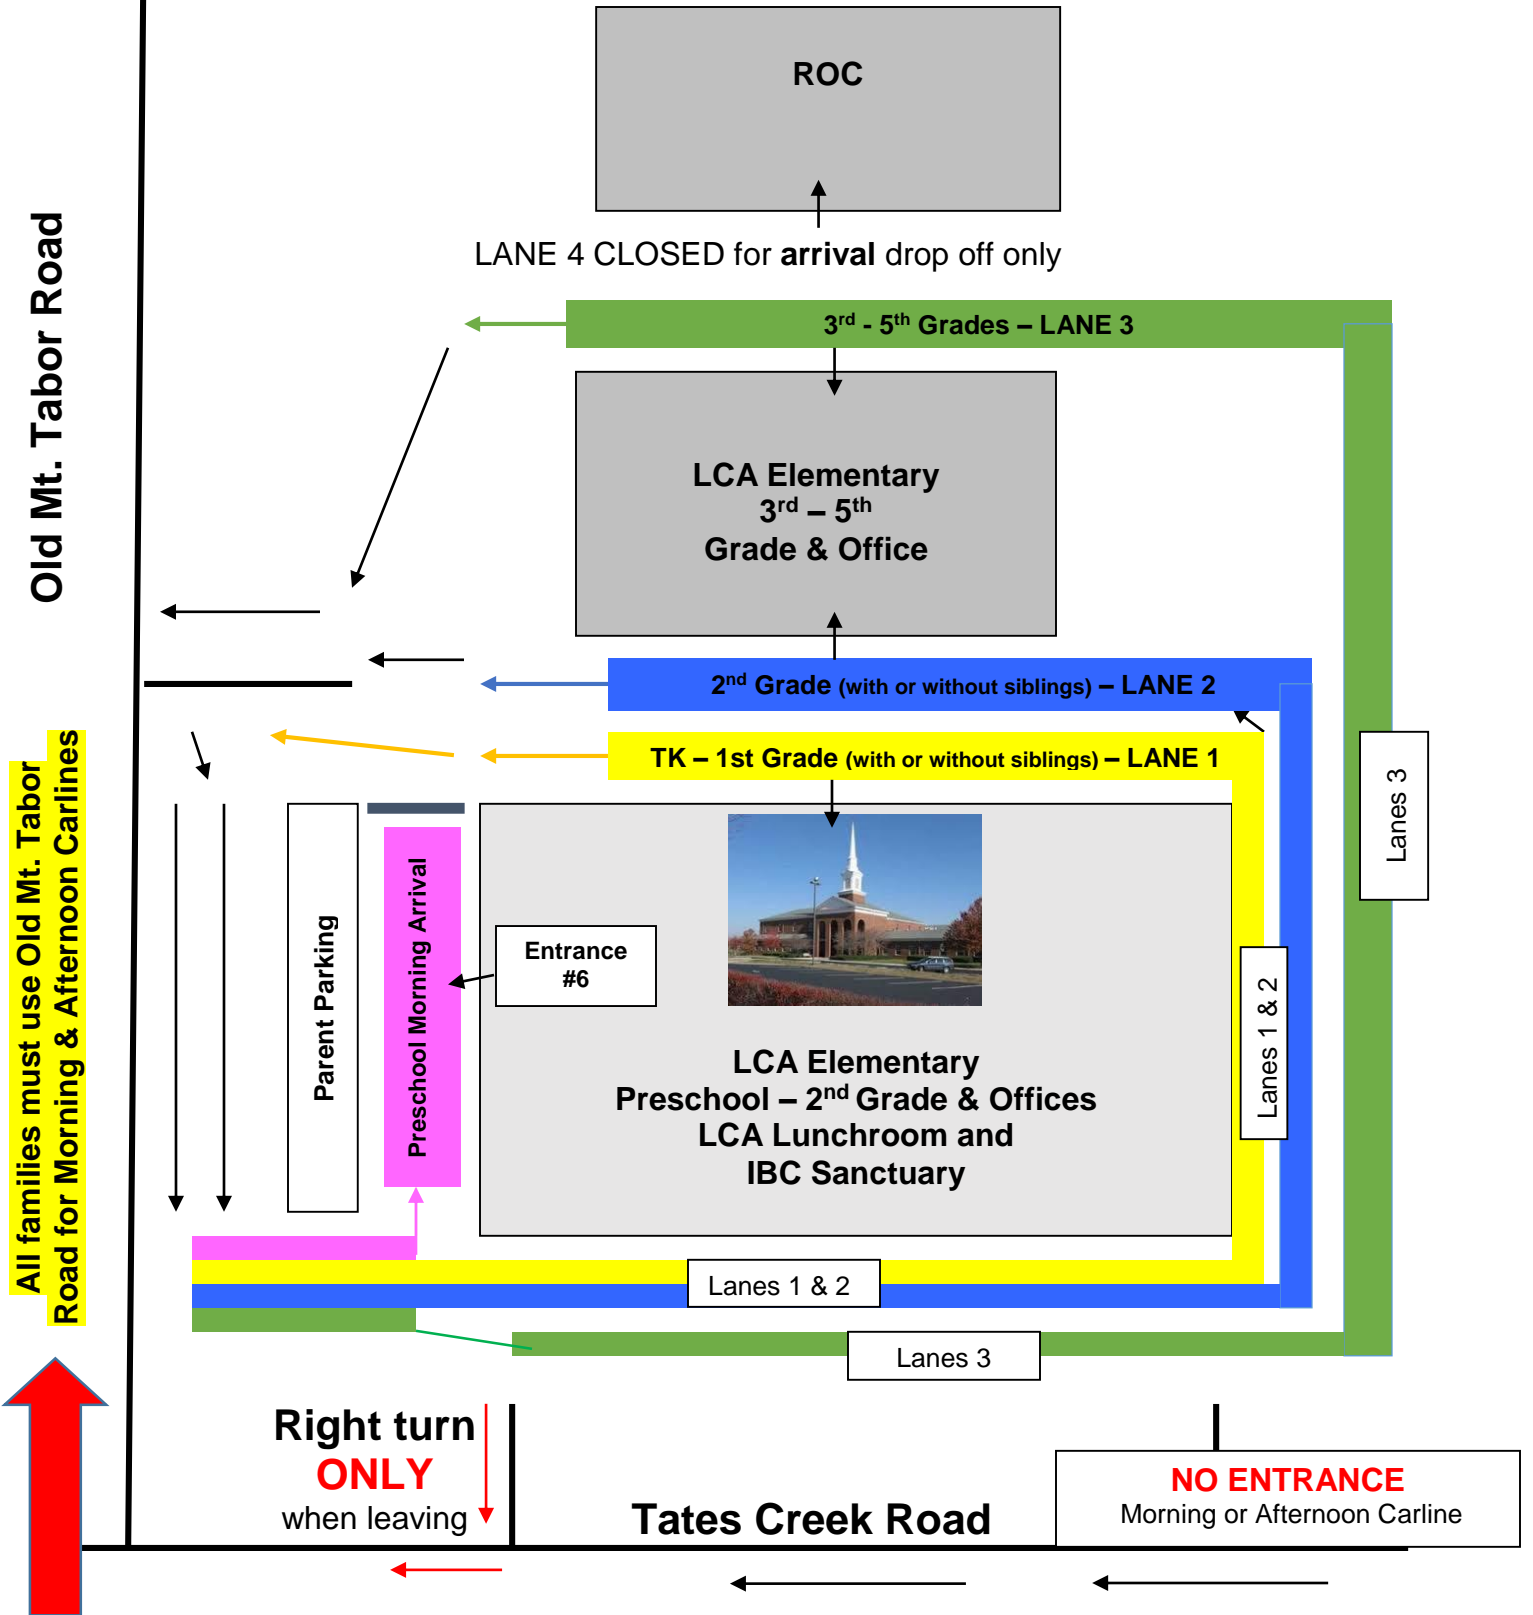

Carline Arrival Map 2022-23

8:00-8:10am "A-K"

8:10-8:25am "L-Z"

(younger student with an older sibling, please use your youngest child's grade level drop off lane)

****For health & safety reasons, please do NOT walk in during arrival or dismissal****

See arrival map below:

Dismissal is not in the same place as arrival - please review the car line dismissal map on the next page. Full and half-day preschool students dismiss in Lane 1.

Carline Dismissal Map 2022-23

Entrance #6

LCA Elementary
Preschool - 2nd Grade & Offices
LCA Lunchroom and
IBC Sanctuary

LCA Elementary
3rd - 5th
Grade & Office

ROC

LANE 4

LANE 3

LANE 2

LANE 1

Lanes 1 & 2

Lanes 3 & 4

Lanes 3 & 4

Lanes 1 & 2

Right turn
ONLY
when leaving

Tates Creek Road

NO ENTRANCE
Morning or Afternoon Carline