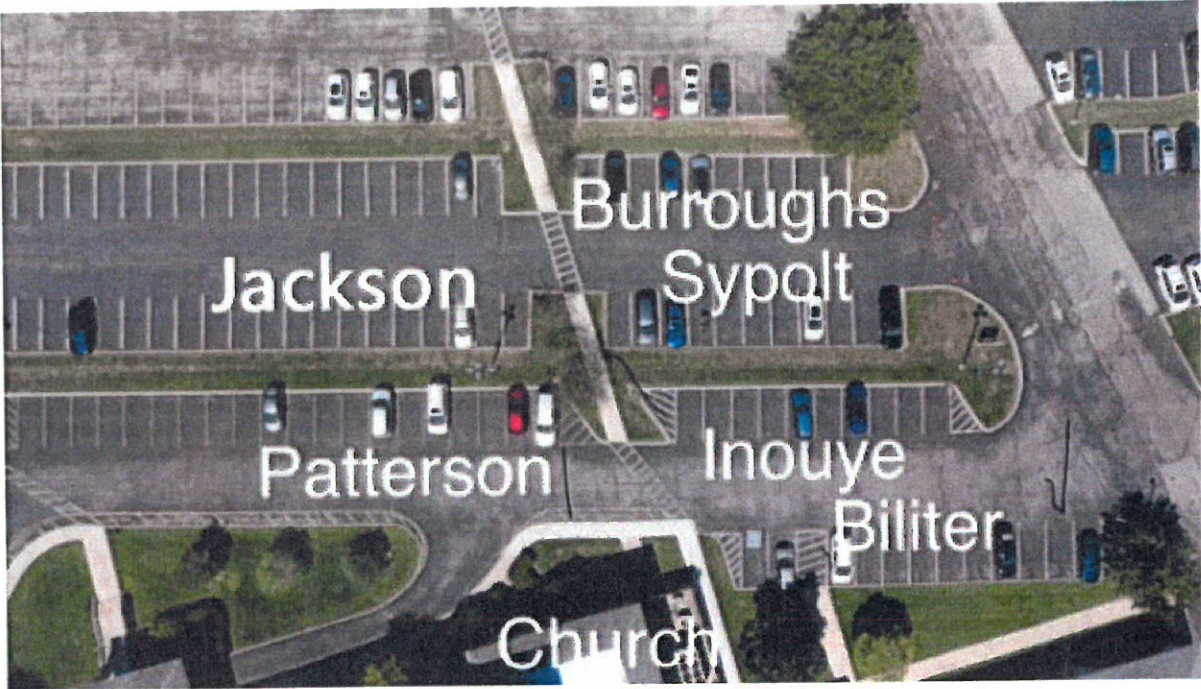

Carline Arrival Map 2022-23

8:00-8:10am "A-K"

8:10-8:25am "L-Z"

(younger student with an older sibling, please use your youngest child's grade level drop off lane)

****For health & safety reasons, please do NOT walk in during arrival or dismissal****

See arrival map below:

Dismissal is not in the same place as arrival - please review the car line dismissal map on the next page. Full and half-day preschool students dismiss in Lane 1.

Carline Dismissal Map 2022-23

3:20-3:45pm

****For health & safety reasons, please do NOT walk in during arrival or dismissal****

Old Mt. Tabor Road

All families must use Old Mt. Tabor Road for Morning & Afternoon Carlines

Parent Parking

Lanes 1 & 2

Lanes 3 & 4

Lanes 3 & 4

Lanes 1 & 2

Right turn
ONLY
when leaving

Tates Creek Road

NO ENTRANCE
Morning or Afternoon Carline