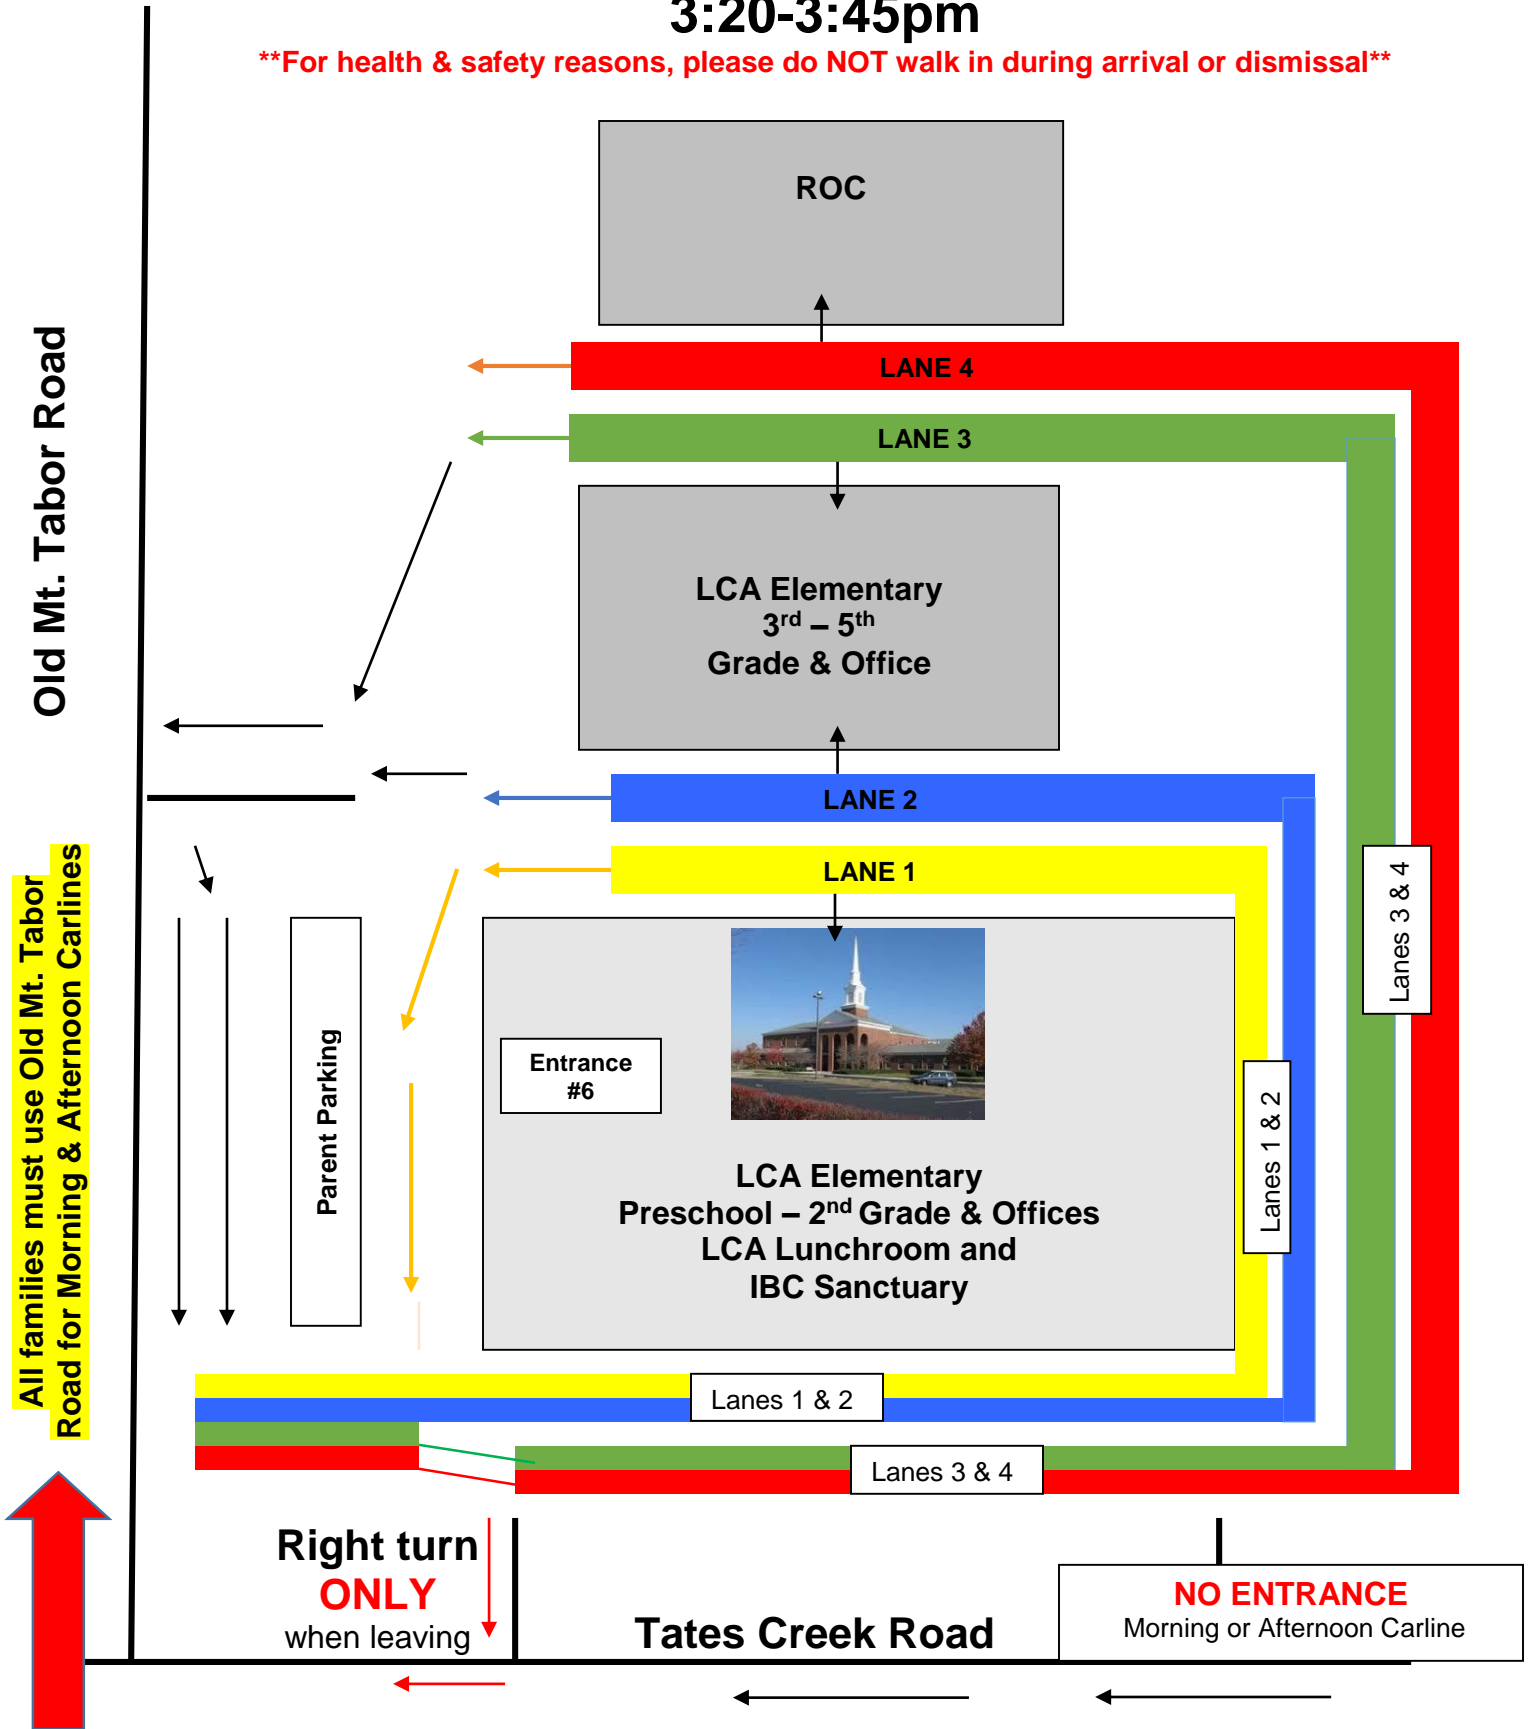

Carline Arrival Map 2022-23

8:00-8:10am "A-K"

8:10-8:25am "L-Z"

(younger student with an older sibling, please use your youngest child's grade level drop off lane)

****For health & safety reasons, please do NOT walk in during arrival or dismissal****

See arrival map below:

Dismissal is not in the same place as arrival - please review the car line dismissal map on the next page. Full and half-day preschool students dismiss in Lane 1.

Carline Dismissal Map 2022-23

3:20-3:45pm

****For health & safety reasons, please do NOT walk in during arrival or dismissal****

Old Mt. Tabor Road

All families must use Old Mt. Tabor Road for Morning & Afternoon Carlines

Parent Parking

Lanes 1 & 2

Lanes 3 & 4

Lanes 3 & 4

Lanes 1 & 2

Right turn
ONLY
when leaving

Tates Creek Road

NO ENTRANCE
Morning or Afternoon Carline