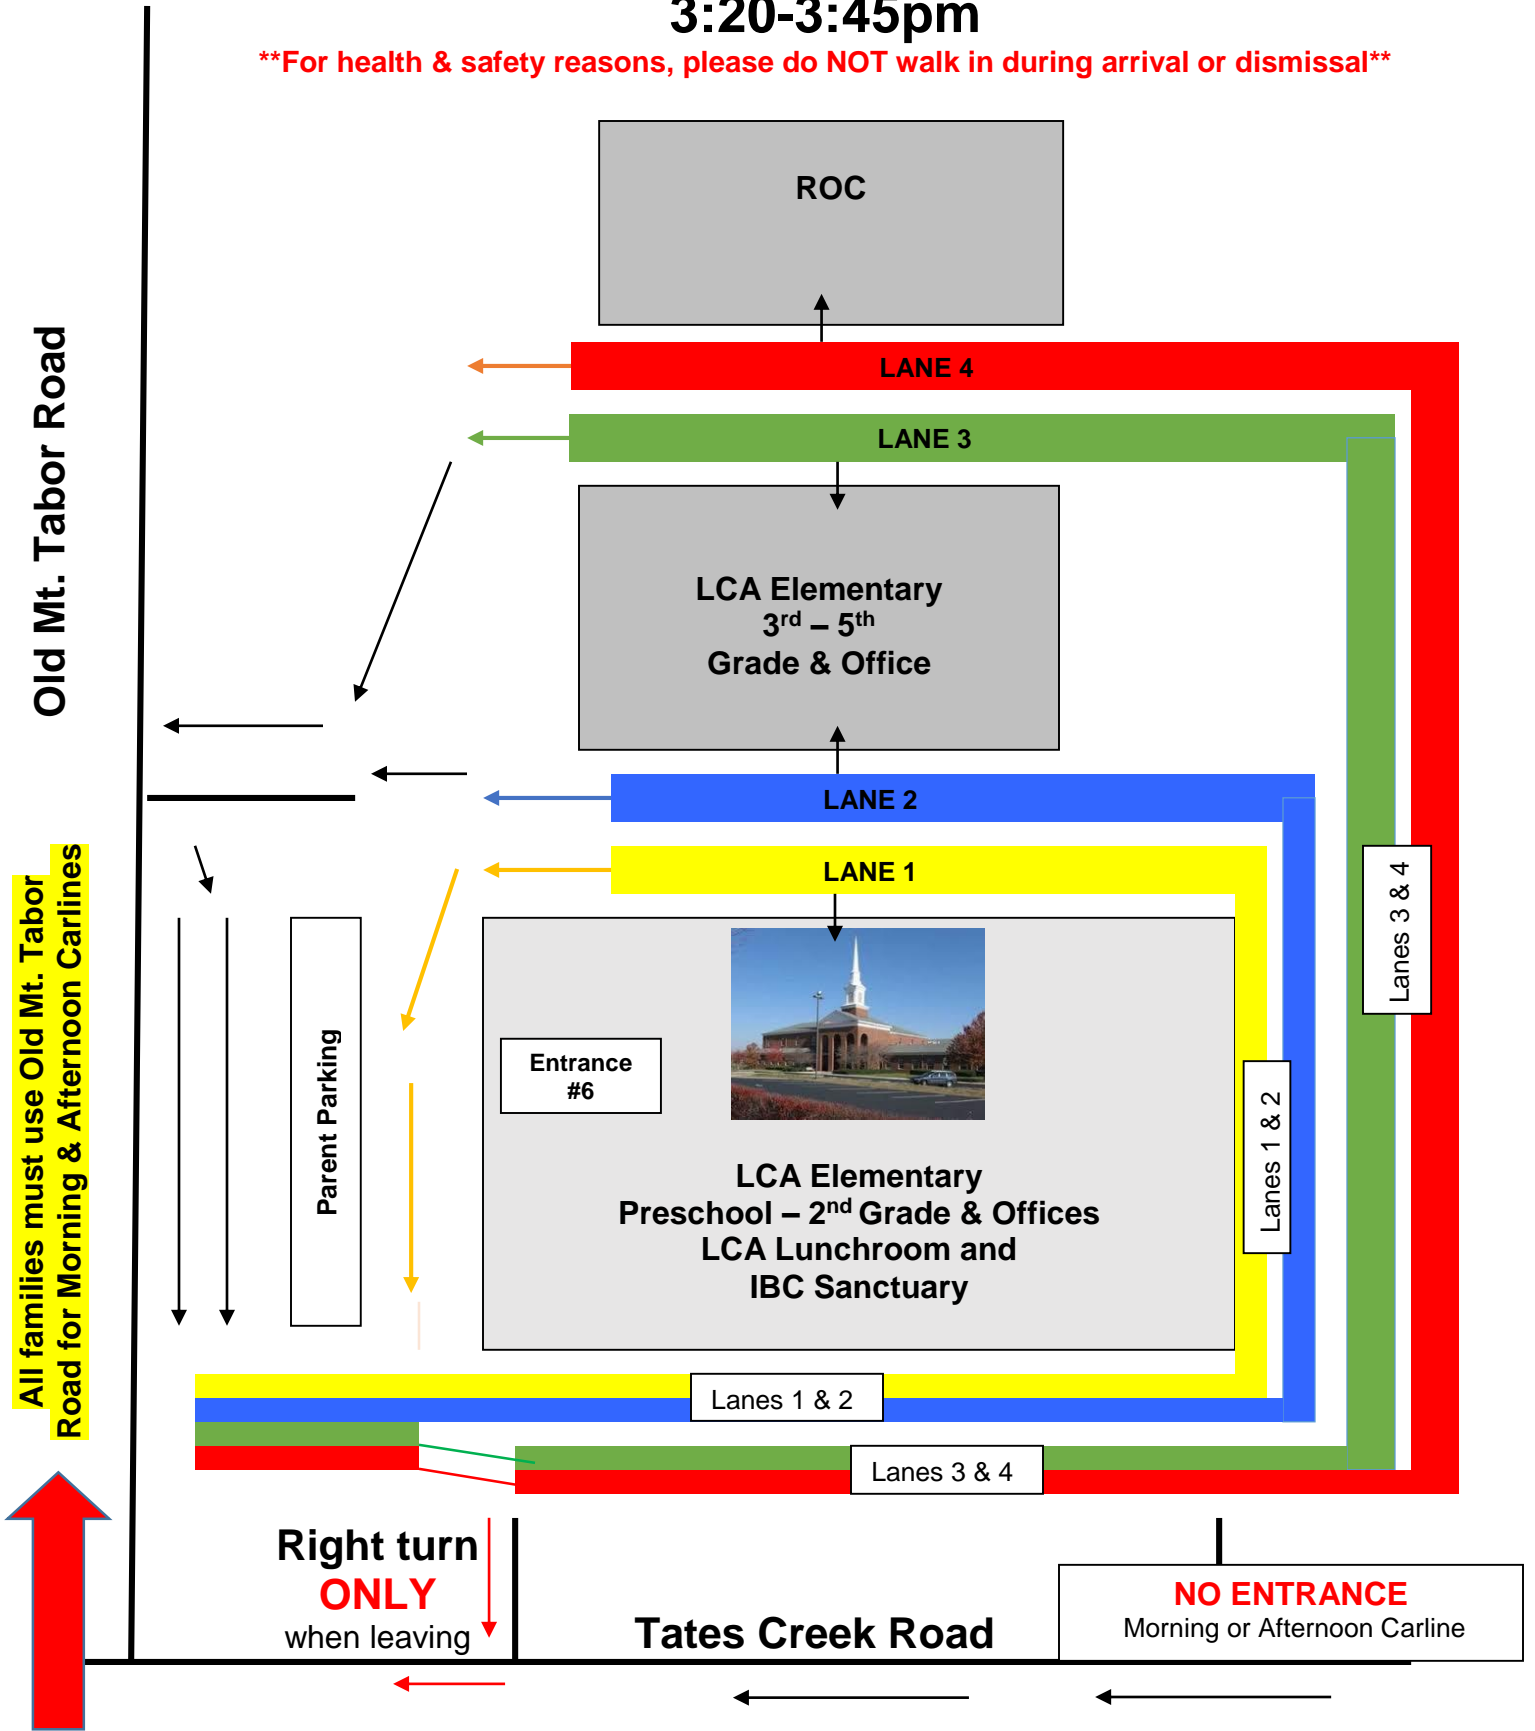

*If your child's last name begins with letters A-L, your arrival time is 7:55am-8:10am.

*If your child's last name begins with letters M-Z, your arrival time is 8:10am-8:25am.

See arrival map below:

Dismissal is not in the same place as arrival - please review the car line dismissal map on the next page. Full and half-day preschool students dismiss in Lane 1.

Carline Dismissal Map 2021-22

3:20-3:45pm

****For health & safety reasons, please do NOT walk in during arrival or dismissal****

Old Mt. Tabor Road

All families must use Old Mt. Tabor Road for Morning & Afternoon Carlines

Parent Parking

Entrance #6

LCA Elementary
Preschool - 2nd Grade & Offices
LCA Lunchroom and
IBC Sanctuary

LCA Elementary
3rd - 5th
Grade & Office

ROC

LANE 4

LANE 3

LANE 2

LANE 1

Lanes 1 & 2

Lanes 3 & 4

Lanes 3 & 4

Lanes 1 & 2

Right turn
ONLY
when leaving

Tates Creek Road

NO ENTRANCE
Morning or Afternoon Carline